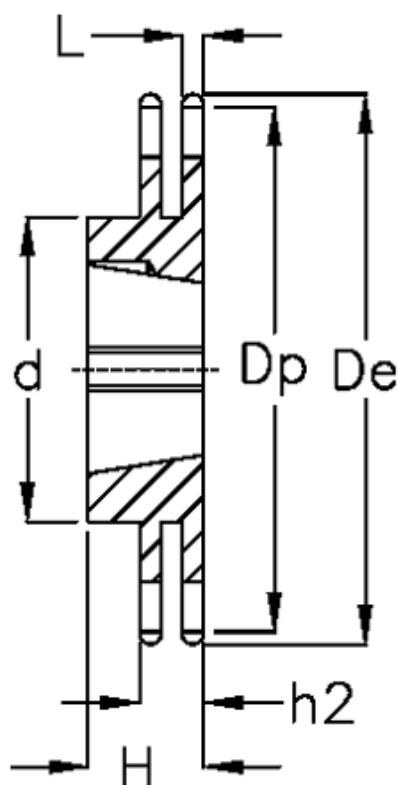

Article number: 616032008027

Description: Taperbored sprocket 16 B-2 Z=27 duplex
for bushing 3020

Measures

C = 2.5
d = 140
De = 229.6
Dp = 218.79
For bush = 3020
For chain size = 1" x 17,02 mm
For chain type = 16 B-2
H = 51

h2 = 47.7
Material = Stål
Number of teeth = 27